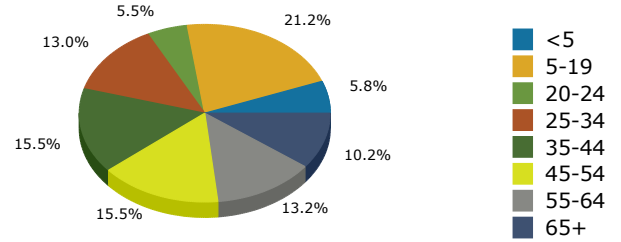

2021 Population by Race

2021 Population by Age

Households

2021 Home Value

2021-2026 Annual Growth Rate

Household Income

Source: U.S. Census Bureau, Census 2010 Summary File 1. Esri forecasts for 2021 and 2026.