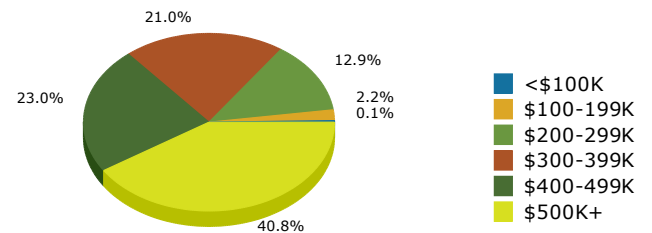

2021 Population by Race

2021 Population by Age

Households

2021 Home Value

2021-2026 Annual Growth Rate

Household Income

Source: U.S. Census Bureau, Census 2010 Summary File 1. Esri forecasts for 2021 and 2026.